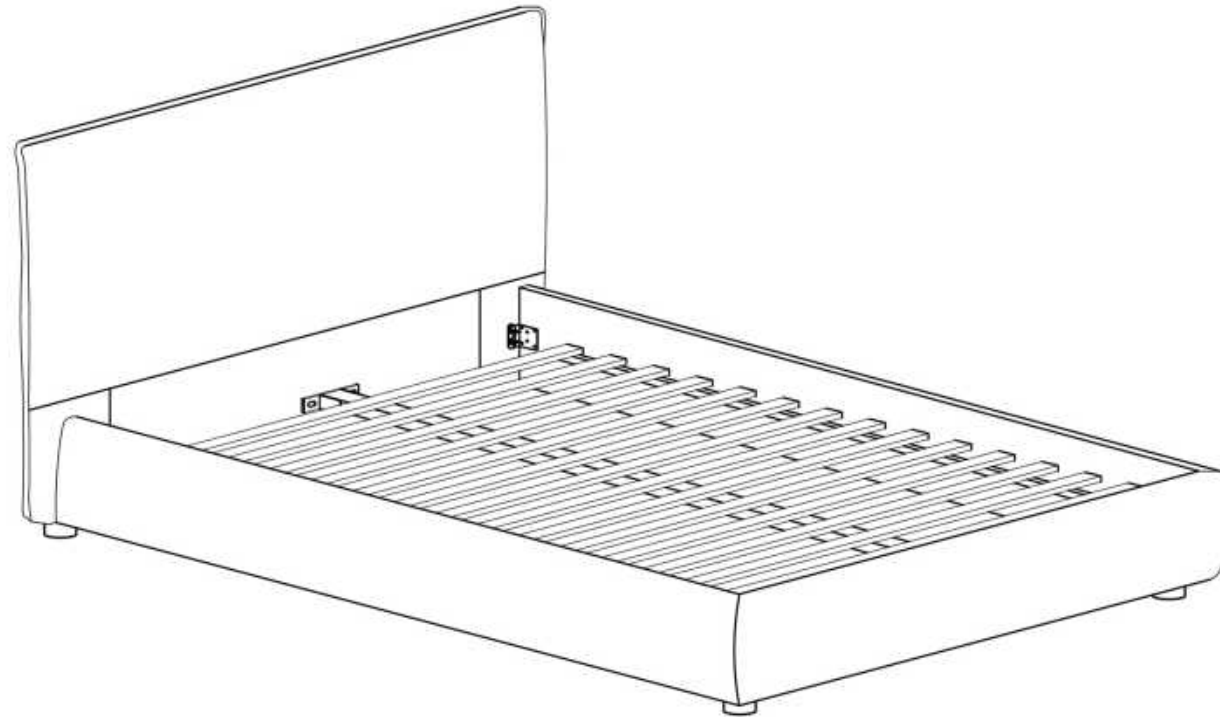

MOE'S

home collection

ASSEMBLY INSTRUCTIONS.

LUZON KING BED DEEP FOREST

RN-1130-27

THANK YOU FOR YOUR PURCHASE!

PARTS AND HARDWARE.

	
Feet	Gold Bolt (m8*18)
① X 4	② X 4
	
Allen Key	Washers (m8)
③ X 1	④ X 8
	
Brackets	Bolts(m8*25)
⑤ X 2	⑦ X 8
	
Headboard	Footboard
A X 1	B X 1
	
Right Side Rail	Left Side Rail
C X 1	D X 1

NOTES.

Thank you for purchasing this quality product! Be sure to check all packing material careful for small part that may have come loose inside the carton during shipping.

CAUTION: The item is heavy, assembly should be performed by two people.

STEP 1.

STEP 2.

PARTS AND HARDWARE.

	
Center Rail E X 1	Washers ④ X 4
	
Brackets ⑥ X 2	Bolts(m8*25) ⑦ X 2
	
Plastic Support legs ⑧ X 2	Bolts (M8*40) ⑨ X 2

NOTES.

Thank you for purchasing this quality product! Be sure to check all packing material careful for small part that may have come loose inside the carton during shipping.