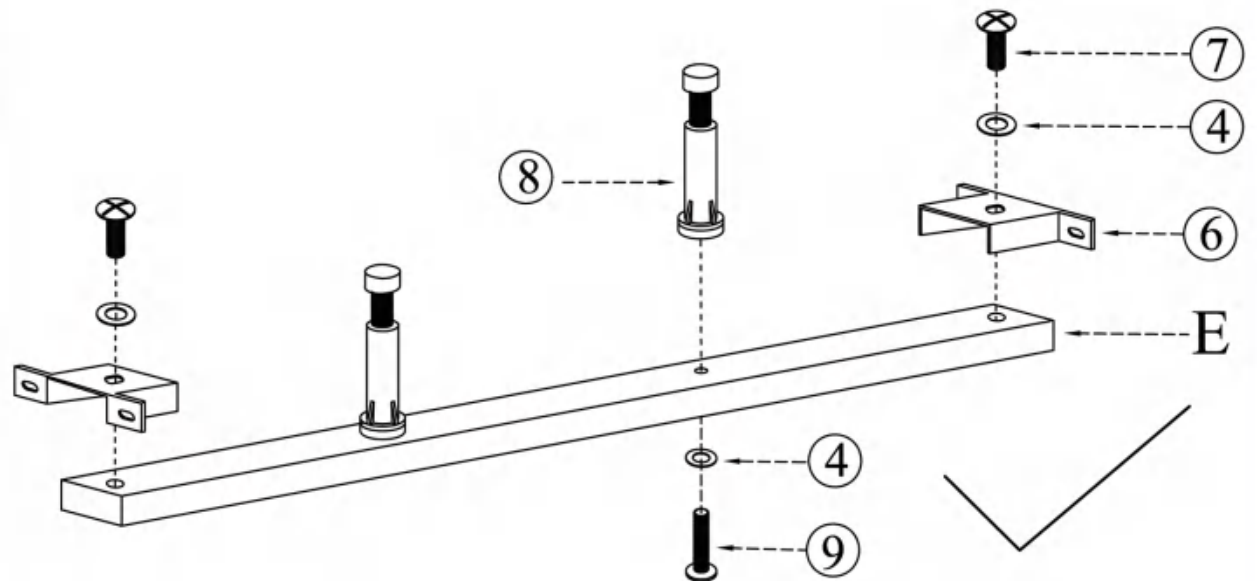

STEP 1.

STEP 2.

PARTS AND HARDWARE.

	
Center Rail E X 1	Washers ④ X 4
	
Brackets ⑥ X 2	Bolts(m8*25) ⑦ X 2
	
Plastic Support legs ⑧ X 2	Bolts (M8*40) ⑨ X 2

NOTES.

Thank you for purchasing this quality product! Be sure to check all packing material careful for small part that may have come loose inside the carton during shipping.

CAUTION: The item is heavy, assembly should be performed by two people.

STEP 3.

PARTS AND HARDWARE.

 Washers ④ X 4	 Bolts(m8*25) ⑦ X 4
 Screws(m8*32) ⑩ X 42	 Slats F X 1

NOTES.

Thank you for purchasing this quality product!
Be sure to check all packing material careful
for small part that may have come loose
inside the carton during shipping.