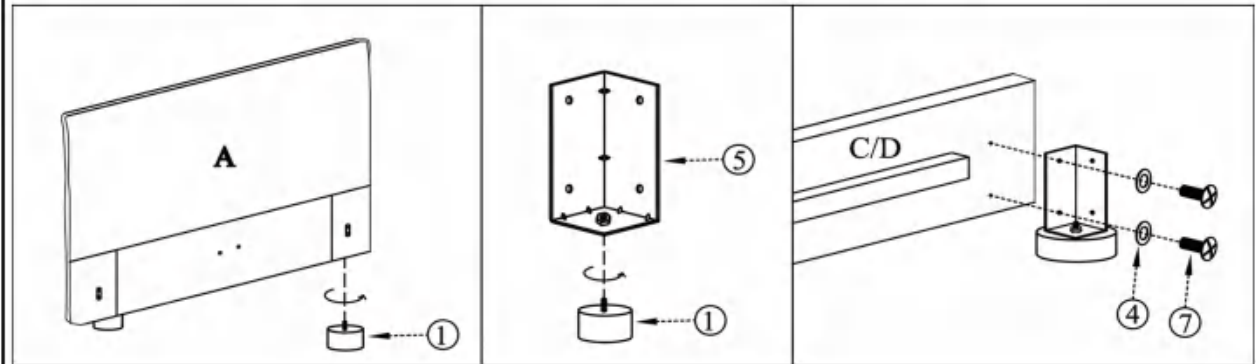

MOE'S

home collection

ASSEMBLY INSTRUCTIONS.

LUZON KING BED DEEP FOREST

RN-1130-27

THANK YOU FOR YOUR PURCHASE!

PARTS AND HARDWARE.

	
Feet	Gold Bolt (m8*18)
① X 4	② X 4
	
Allen Key	Washers (m8)
③ X 1	④ X 8
	
Brackets	Bolts(m8*25)
⑤ X 2	⑦ X 8
	
Headboard	Footboard
A X 1	B X 1
	
Right Side Rail	Left Side Rail
C X 1	D X 1

STEP 1.

STEP 2.

PARTS AND HARDWARE.

	
Center Rail E X 1	Washers ④ X 4
	
Brackets ⑥ X 2	Bolts(m8*25) ⑦ X 2
	
Plastic Support legs ⑧ X 2	Bolts (M8*40) ⑨ X 2

NOTES.

Thank you for purchasing this quality product! Be sure to check all packing material careful for small part that may have come loose inside the carton during shipping.